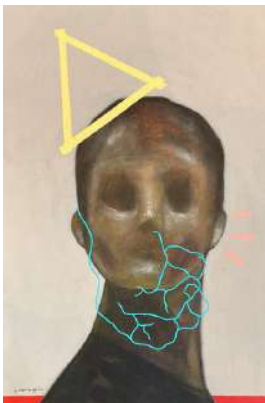

Acrylic on Canvas
45.8 x 30.5 cm | 18 x 12 in unframed
46.9 x 31.9 cm | 18.4 x 12.5 in framed
2024

GI PONGASE

DON'T BE A JOYLESS ROBOT

Charcoal and Acrylic on Canvas
45.8 x 30.5 cm | 18 x 12 in
2024

GI PONGASE